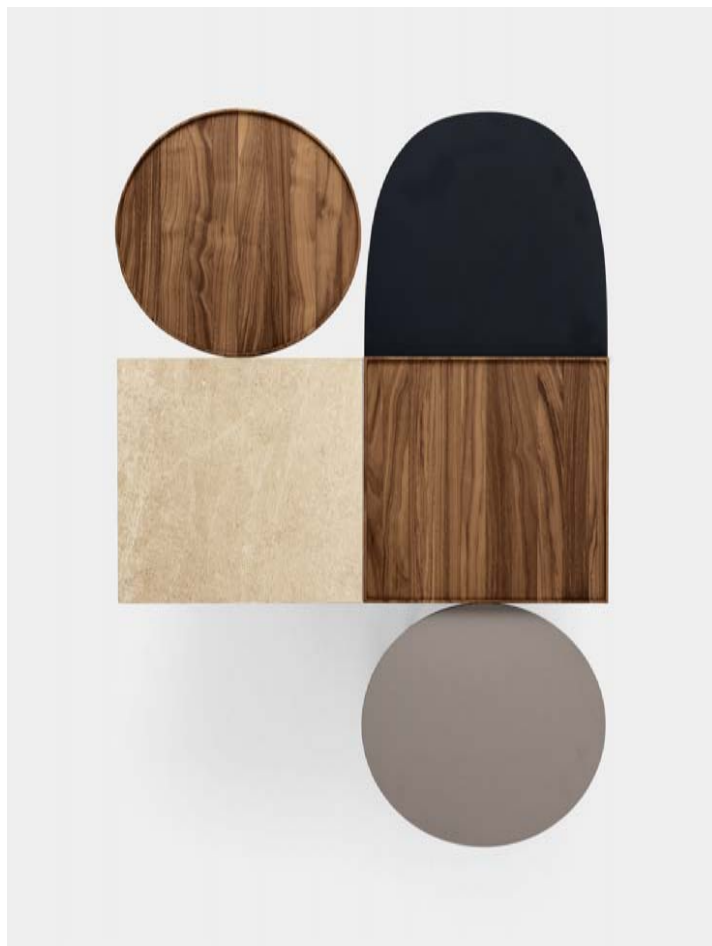

**Degree** occasional table, Patrick Norguet

**Maki slatted table**, Bartoli Design—**Rama chair**, Ramos Bassols—**Regoli modular system**, Bluezone

**Mustache**—RE rug, Paolo Zani  
OPPOSITE: **Rama stool**, Ramos Bassols—**Poule table**, Patrick Norguet—**Lips cushion**, LucidiPevere